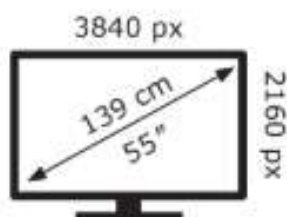

LG Electronics

55QNED7EB3C

LG Electronics

55QNED7EB3C

64 kWh/1000h

64 kWh/1000h

ABCDEF**G**
HDR
105 kWh/1000h

2019/2013