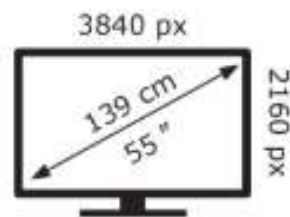

2019/2013

ABCDEF**G**
HDR
105 kWh/1000h